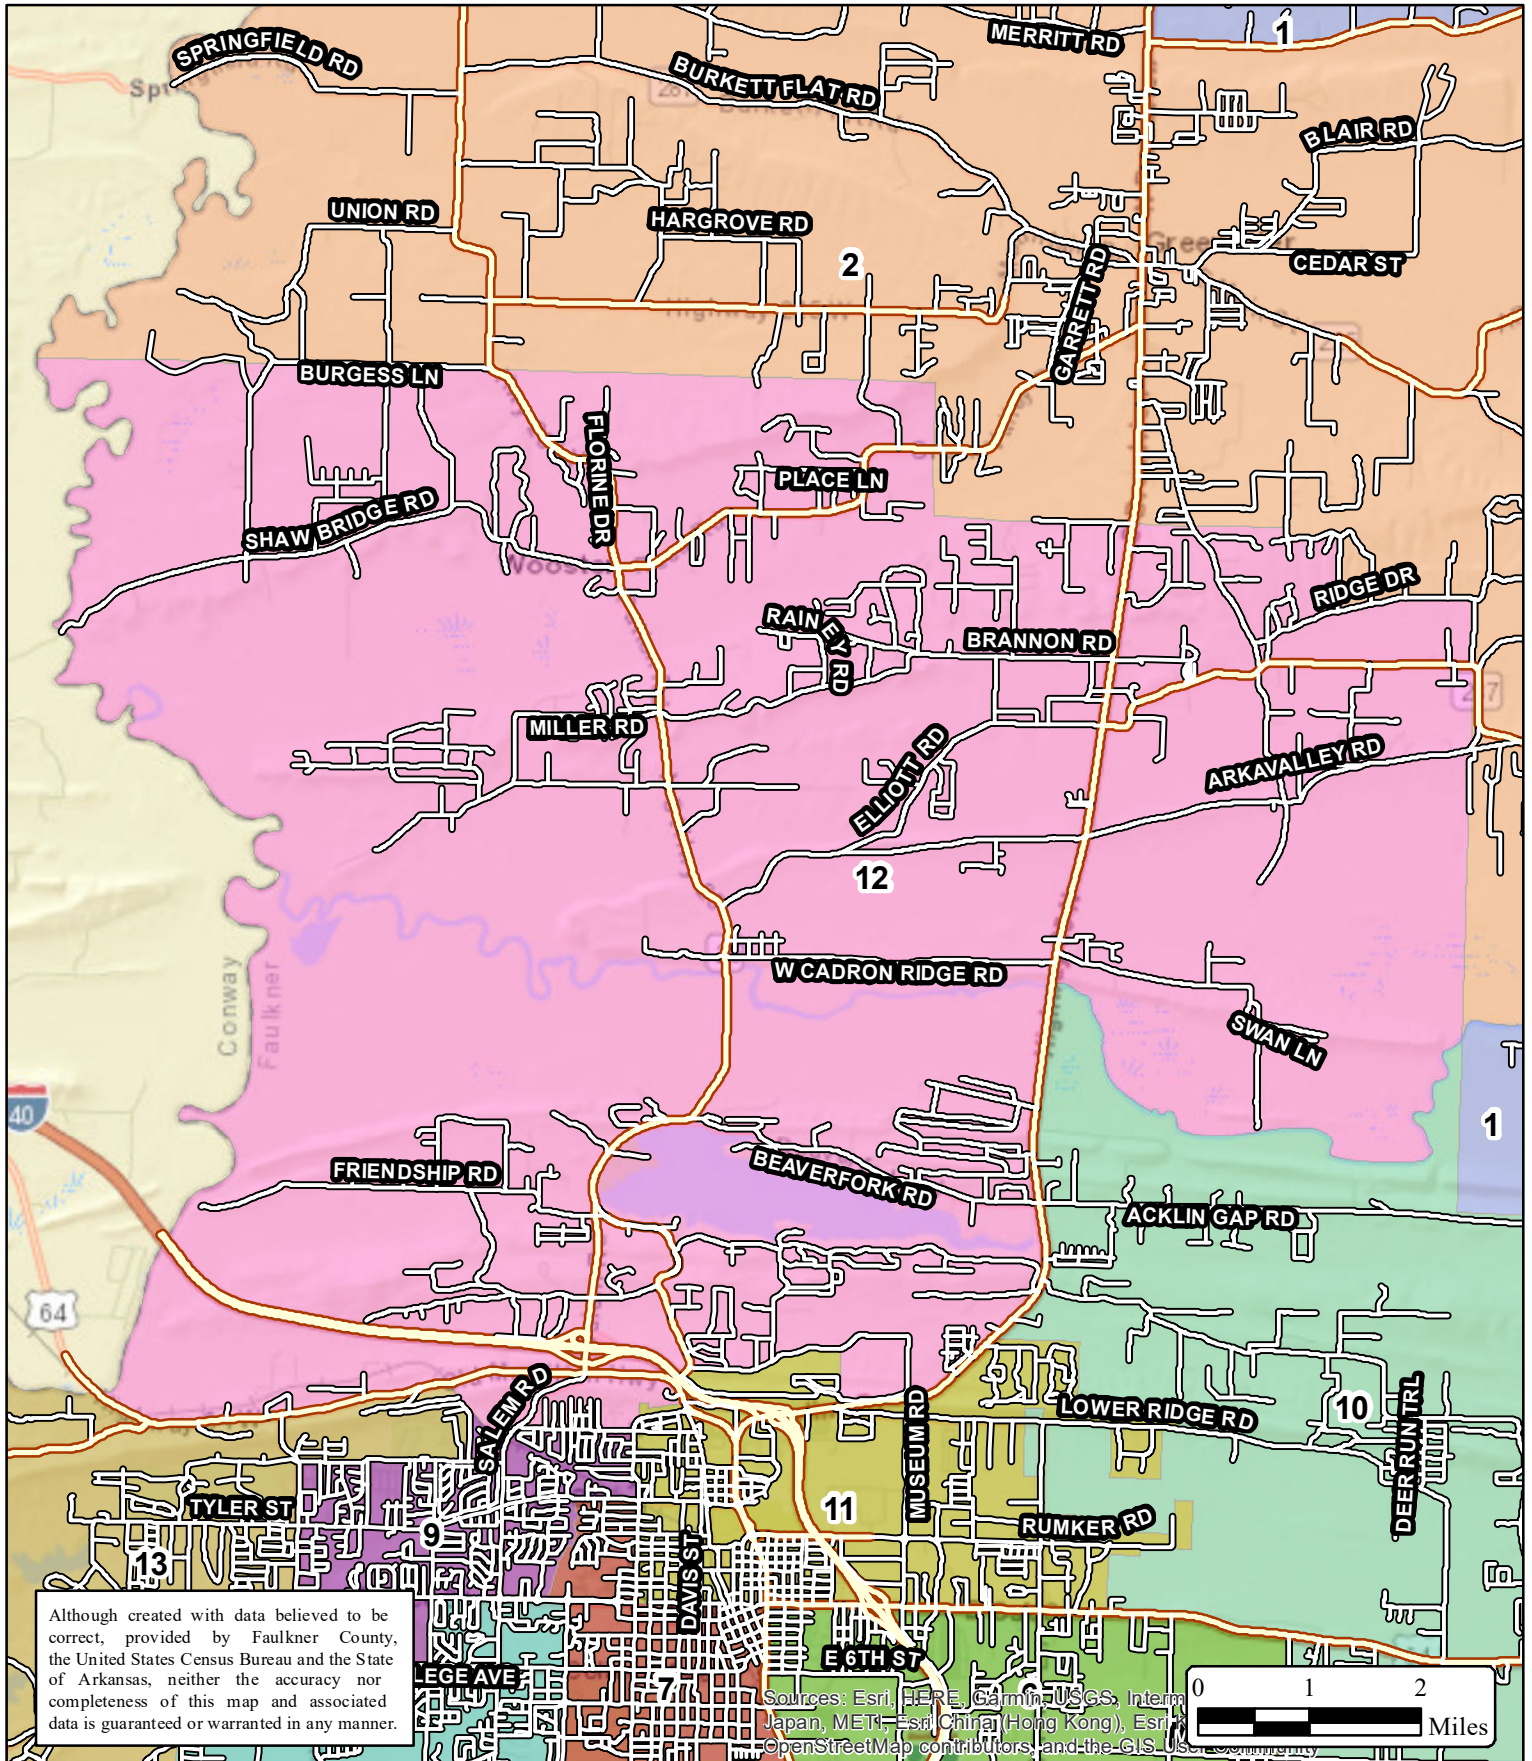

# Faulkner County

Justice of the Peace District 12  
Map Created: December 27, 2021

Although created with data believed to be correct, provided by Faulkner County, the United States Census Bureau and the State of Arkansas, neither the accuracy nor completeness of this map and associated data is guaranteed or warranted in any manner.

Sources: Esri, HERE, Garmin, USGS, Intermap, Japan, METI, Esri China (Hong Kong), Esri Japan, Swisstopo, Mapbox, OpenStreetMap contributors, and the GIS User Community